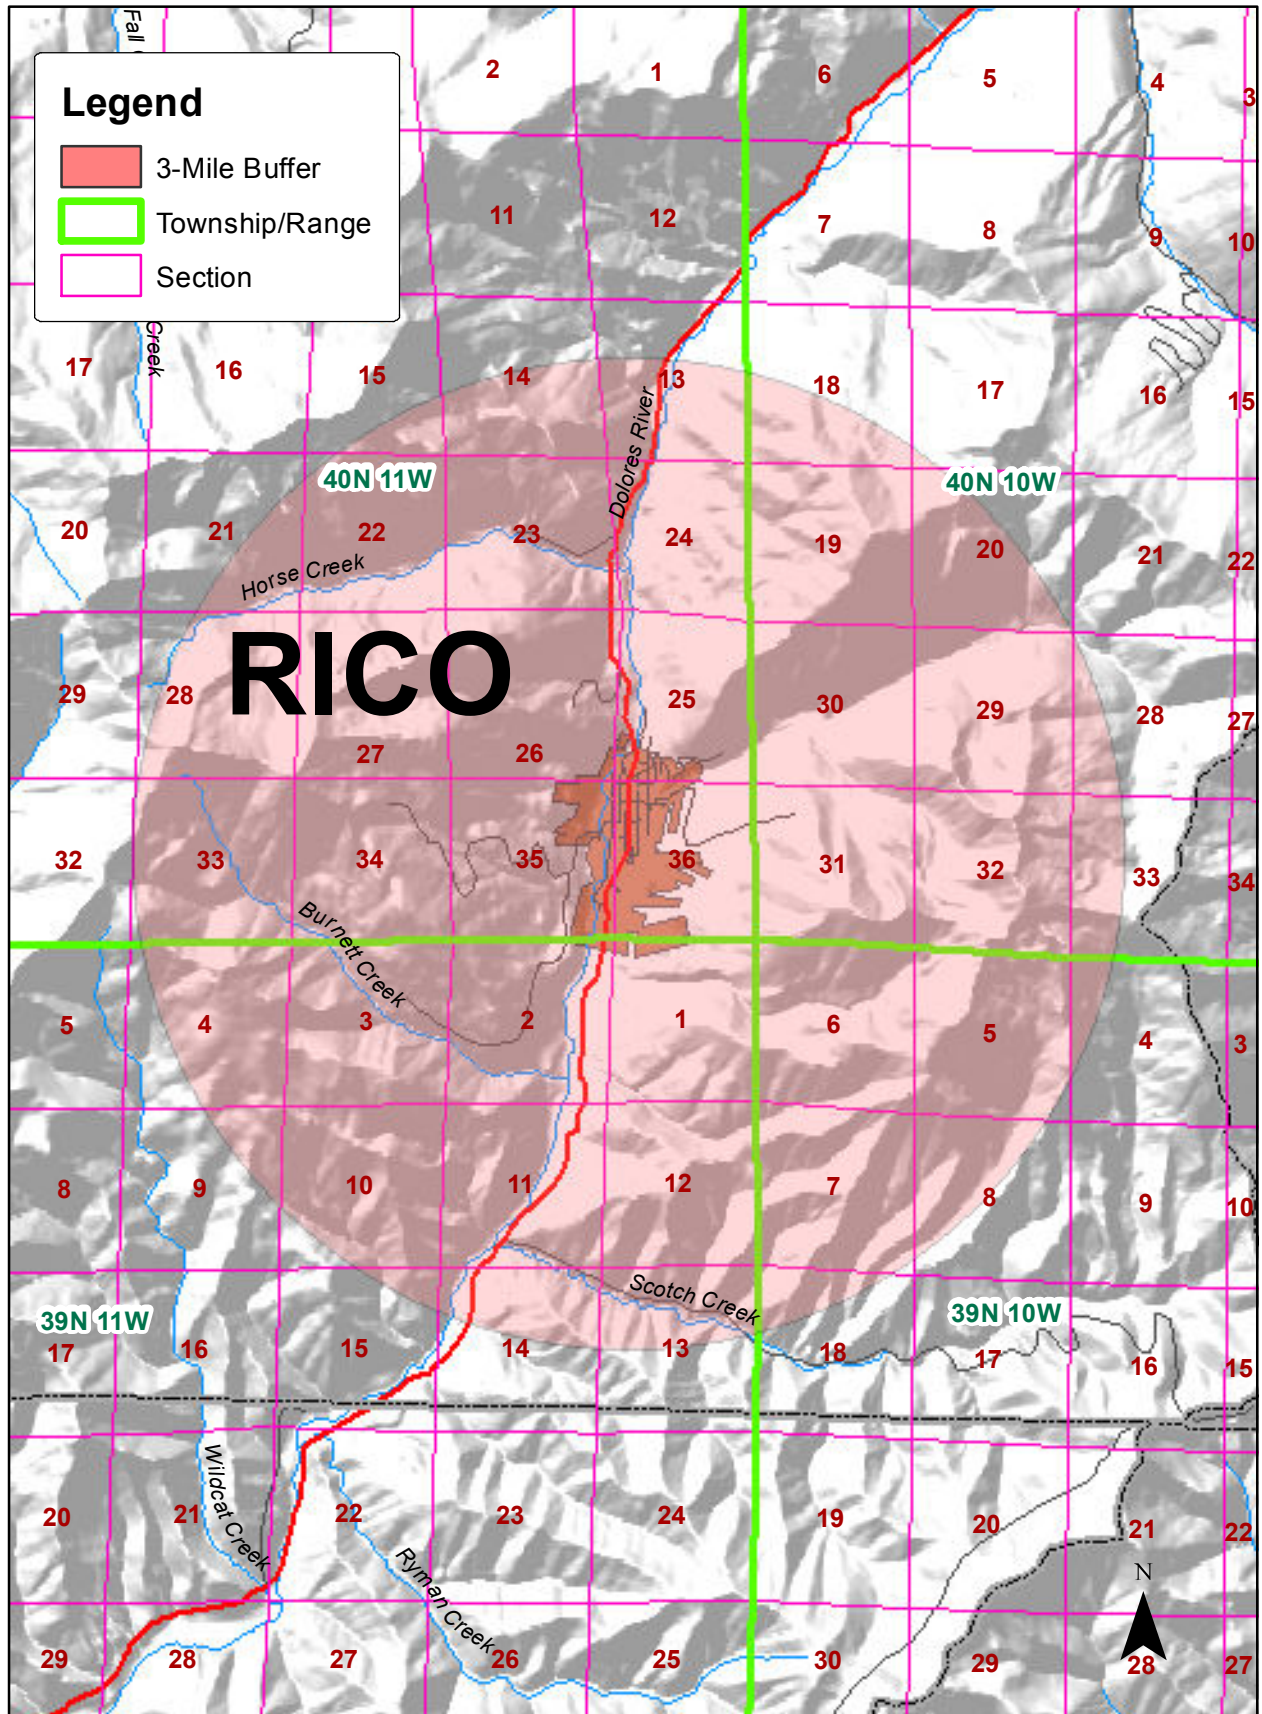

Rico Township/Range/Section Map

Legend

- 3-Mile Buffer
- Township/Range
- Section

RICO